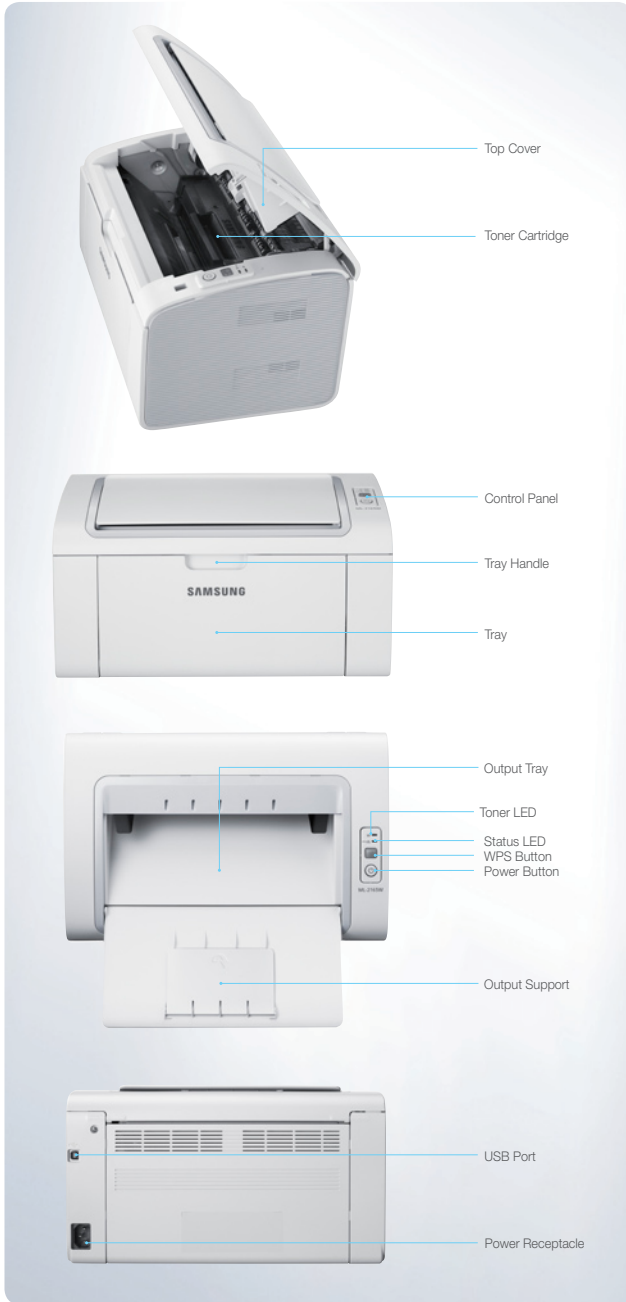

Configuration

Samsung Monochrome Laser Printer ML-2165W